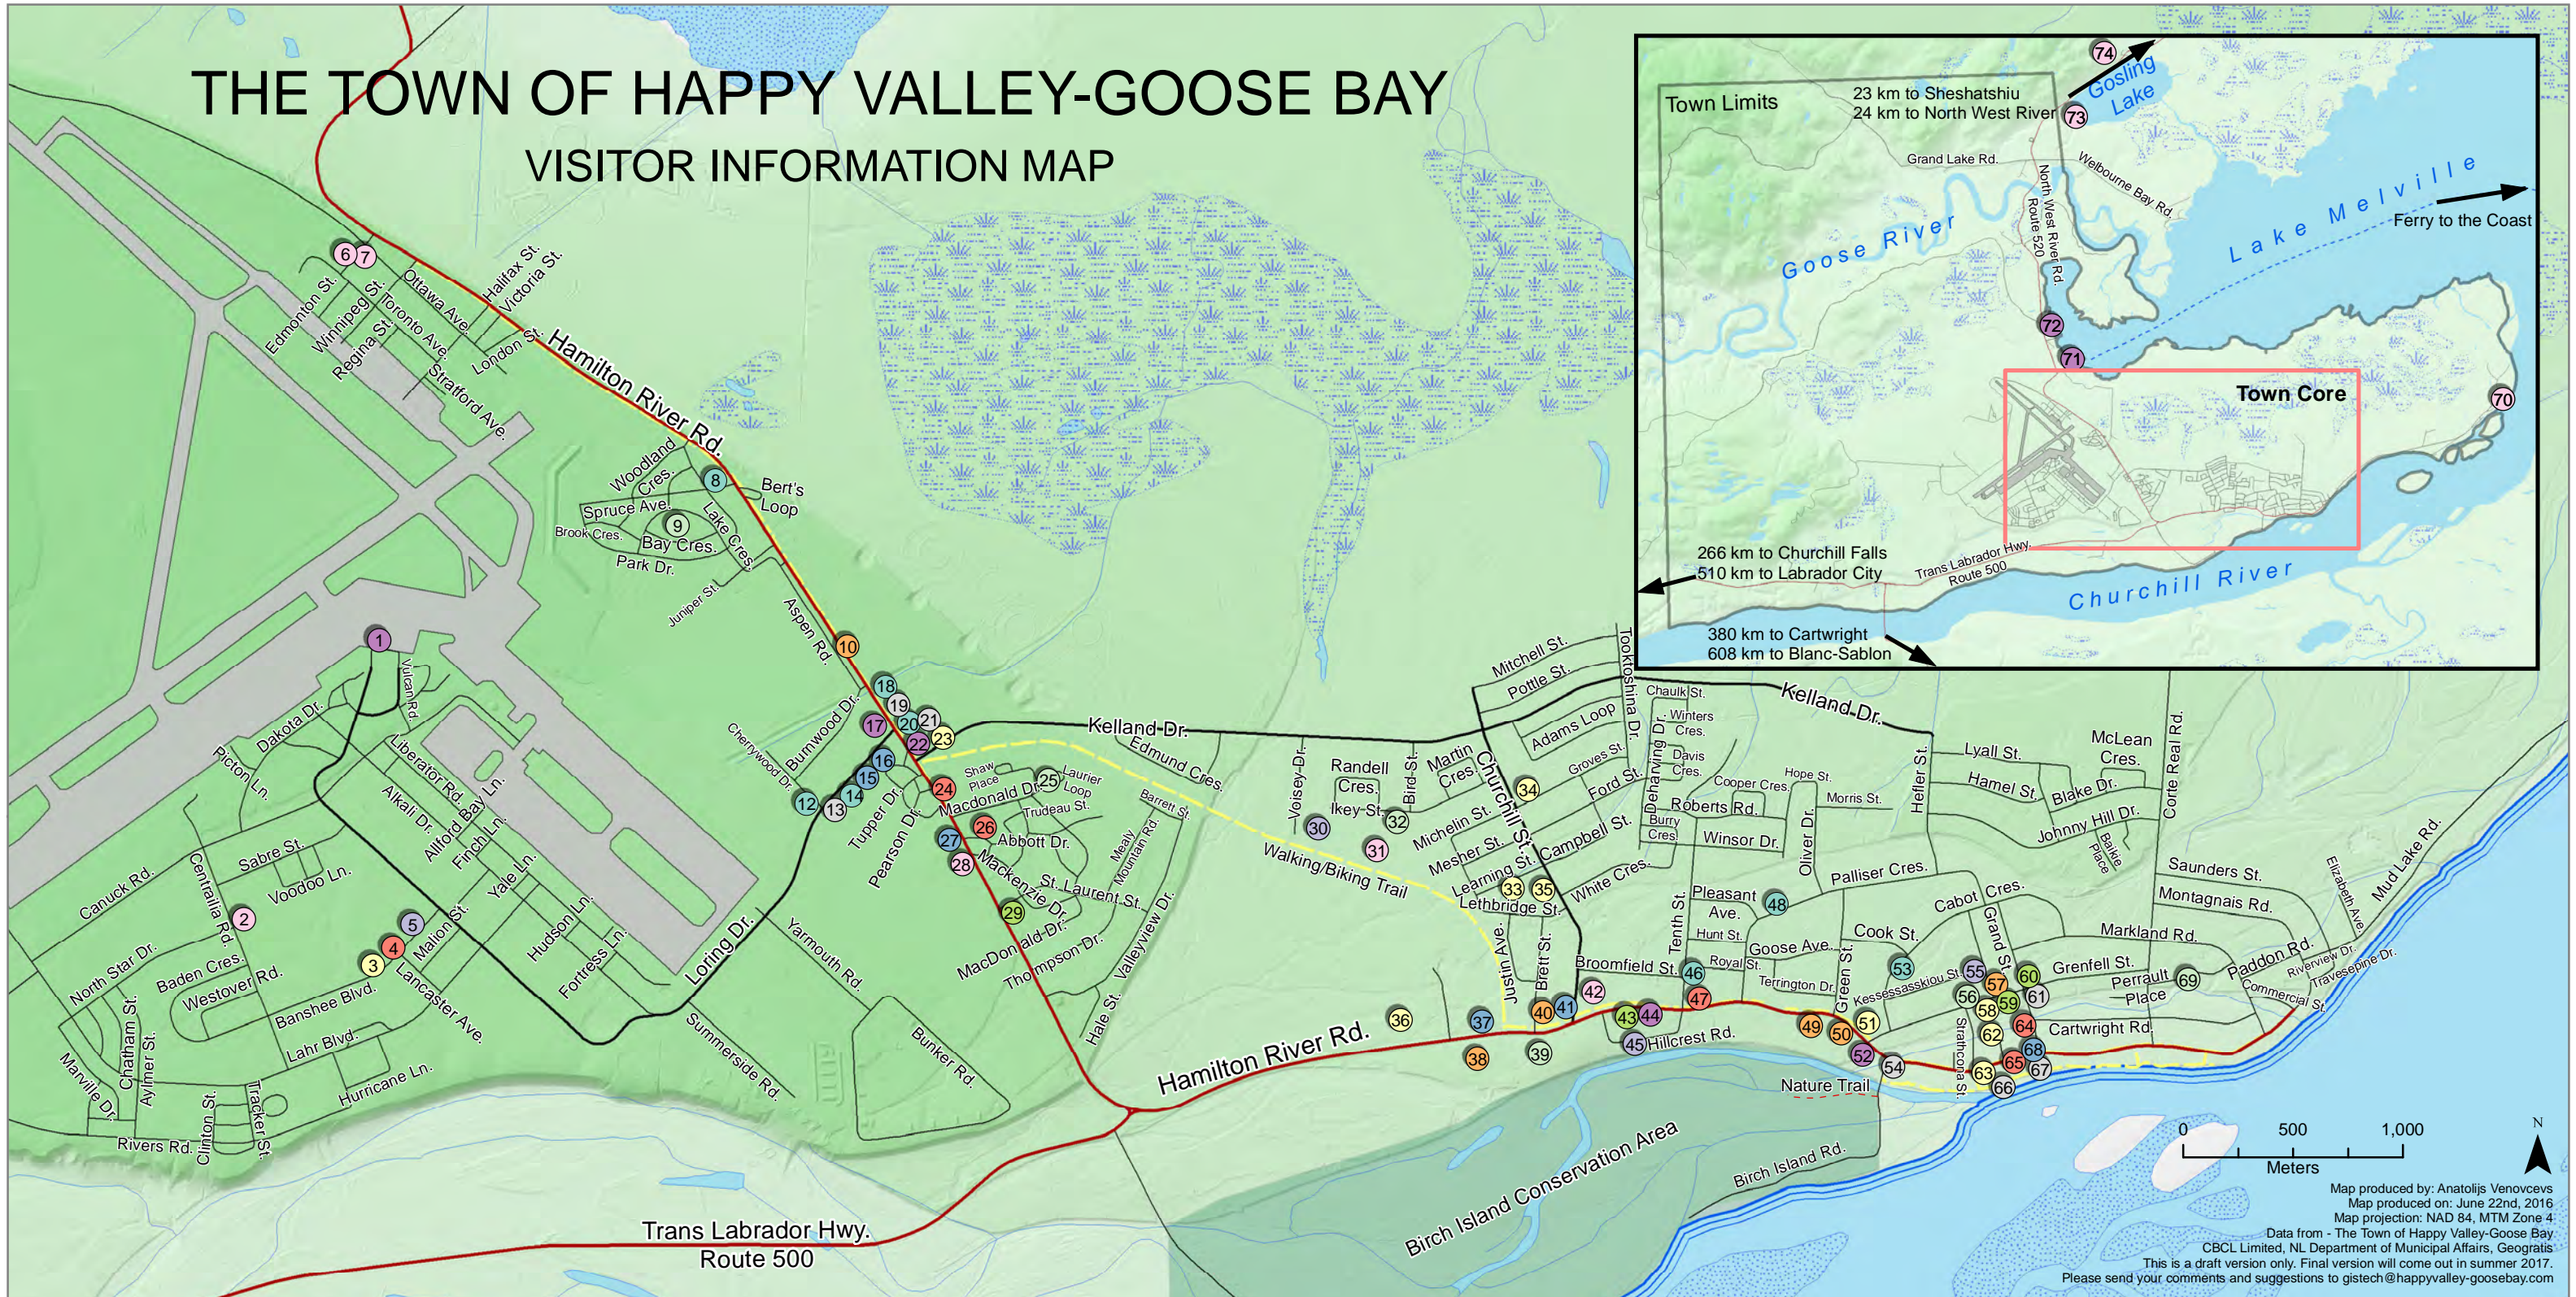

THE TOWN OF HAPPY VALLEY-GOOSE BAY

VISITOR INFORMATION MAP

Points of Interest

- **Accommodations**
- 8 Gordie's Bed & Breakfast
- 12 Cherrywood Suites
- 14 Hotel North
- 18 Hotel North Two
- 20 Labrador Inn
- 46 Royal Inn
- 48 Big Land Bed and Breakfast
- 53 Valley Bed and Breakfast

- **Bank**
- 29 Eagle River Credit Union
- 43 Bank of Montreal
- 59 Scotia Bank
- 60 Royal Bank of Canada
- **Groceries and Drug Stores**
- 4 Canex
- 24 Hamilton Drugs
- 26 Co-Op
- 47 Liquor Store
- 64 Warr's Pharmacy
- 65 North Mart

- **Churches**
- 3 Base Chapel
- 23 Northern Cross Church
- 33 Gospel Hall
- 34 Apostolic Church
- 35 Salvation Army
- 36 Bethel Pentecostal Tabernacle
- 51 Our Lady Queen of Peace Parish
- 58 St. Andrew's Anglican Church
- 62 Moravian Church
- 63 United Church

- **Culture**
- 5 Arcturus Theatre
- 30 Lawrence O'Brien Arts Centre
- 45 Visitor Information Centre
- 55 Them Days
- **Fast Food**
- 15 A&W
- 16 Subway
- 27 KFC
- 37 Tim Hortons
- 41 Mary Brown's
- 68 Burger King

- **Public Parks**
- 9 Spruce Park
- 25 Laurier Loop
- 32 Steve's Playground
- 39 Kinsmen Park
- 56 Leon Cooper Park
- 69 Perrault Place Playground
- **Public Services**
- 10 Canada Post (Station C)
- 38 Labrador Health Centre
- 40 Town Hall
- 49 RCMP
- 50 Melville Public Library
- 57 Canada Post (Station B)

- **Recreation**
- 2 5 Wing Base Gym
- 6 Curling Rink
- 7 Labrador Training Center
- 28 Amaruk Golf Course
- 31 MMC Sportplex
- 42 E. J. Broomfield Memorial Arena
- 70 Mud Lake Road Boat Launch
- 73 Gosling Lake
- 74 Birch Brook Nordic Ski Club

- **Restaurants**
- 13 Mariner's Galley Restaurant
- 19 Jungle Jims
- 21 Don Cherry's
- 54 El Greco
- 61 Cozy Corner
- 66 Maxwell's
- 67 Pizza Delight

- **Travel**
- 1 Goose Bay Airport
- 17 Woodward's Oil
- 22 Goose Bay Ultramar
- 44 Ultramar
- 52 Goose Bay Motors
- 71 Marine Ferry Terminal
- 72 Otter Creek Float Plane Base